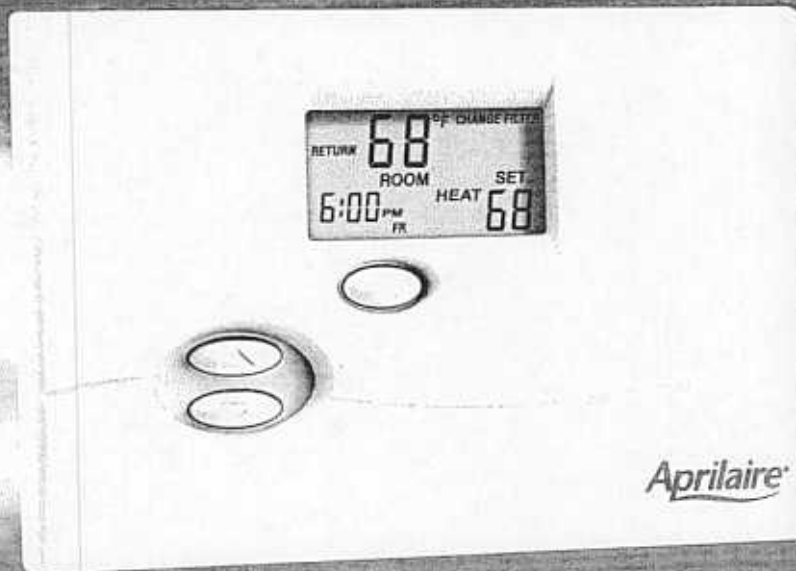

**Most thermostats are designed around
your heating and cooling system.**

This one is designed around you.

- **Easier for you**— Large, easy-to-read display and easy programming make operating a snap.
- **More value for you**— Our feature-packed thermostat tells you when to replace your humidifier water panel and air filter which protects your investment.
- **More reliable for you**— Our decades of experience ensure an innovative and reliable product.