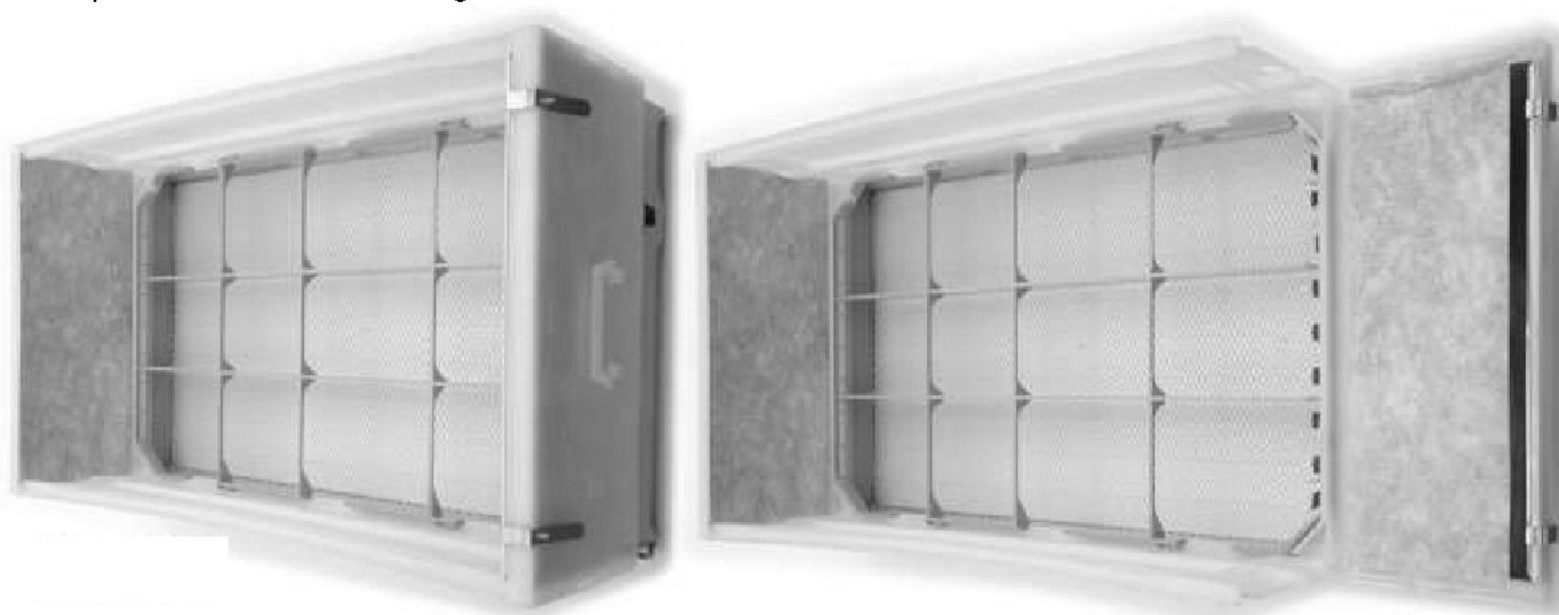

Aprilaire 5000

The photos below show the air cleaner without the media filter.

Below photos show inner housing without media filter installed.

Photos below show ionizing side of inner housing with and without the prefilter.

The power box.