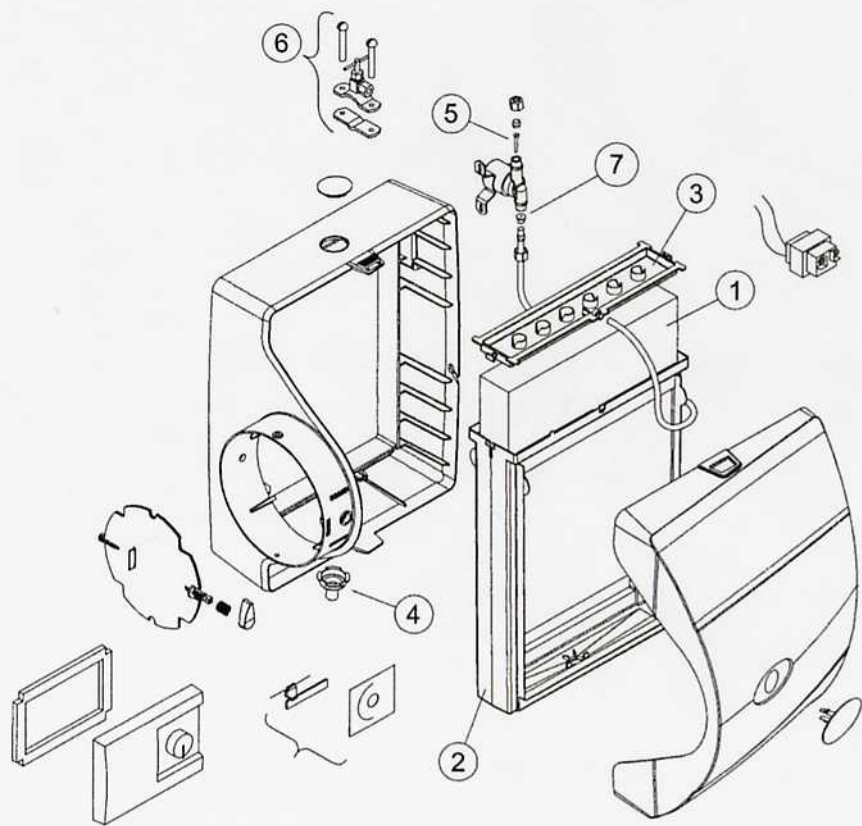

## MODEL 600

## GoGeisel.com

NO. PART NAME	PART NO.
1. Water Panel Evaporator	135
2. Scale Control Insert	4330
3. Water Distribution Tray	4331
4. Drain Spud	4223
5. In-Line Strainer	4004
6. Saddle Valve	4001
7. Orifice (Yellow)	4231