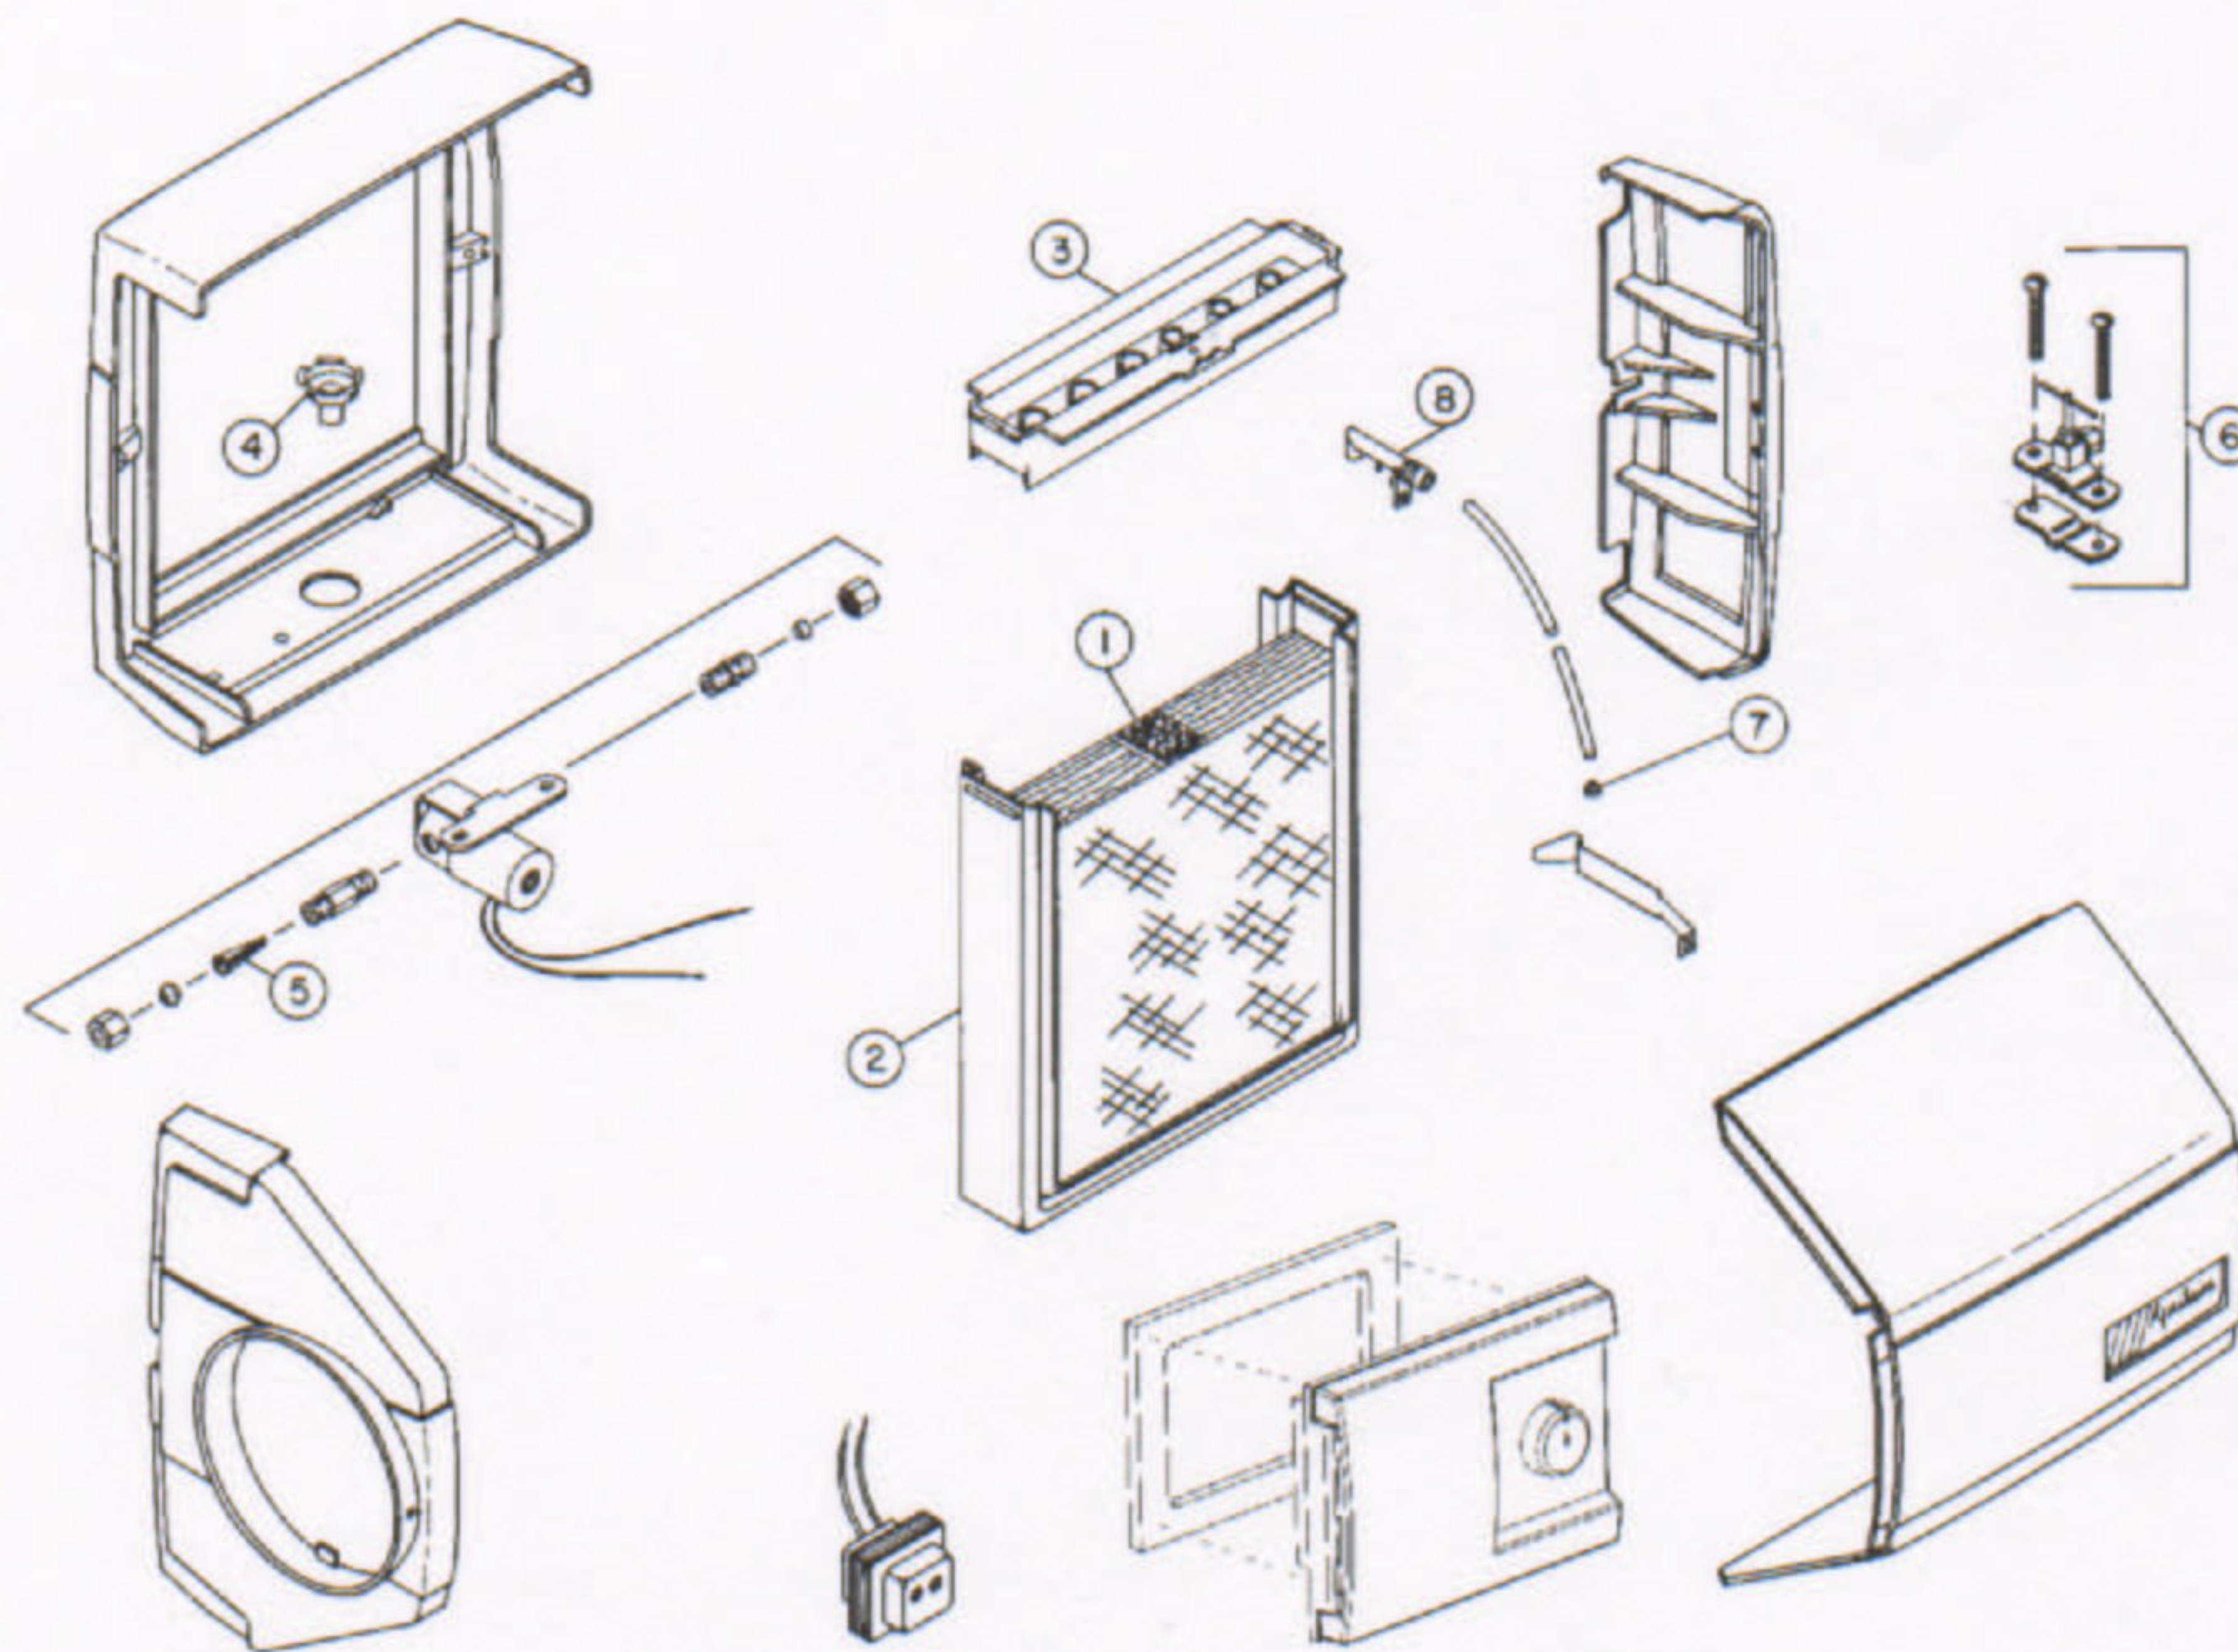

MODELS 558, 550A, 550/568, 560A, 560

Instructions for Ordering Parts

Specify:

MODEL NO. — PART NAME — PART NO.

NO.	PART NAME	MODELS 558/550A/550	MODELS 568/560A/560
		PART NO.	PART NO.
1.	Water Panel Evaporator	10	135
2.	Scale Control Insert	4217	4236
3.	Water Distribution Tray	4218	4277
4.	Drain Spud	4223	4223
5.	In-Line Strainer	4004	4004
6.	Saddle Valve	4001	4001
7.	Orifice (Yellow-550)	4231	4232
8.	Nozzle	4184	4184