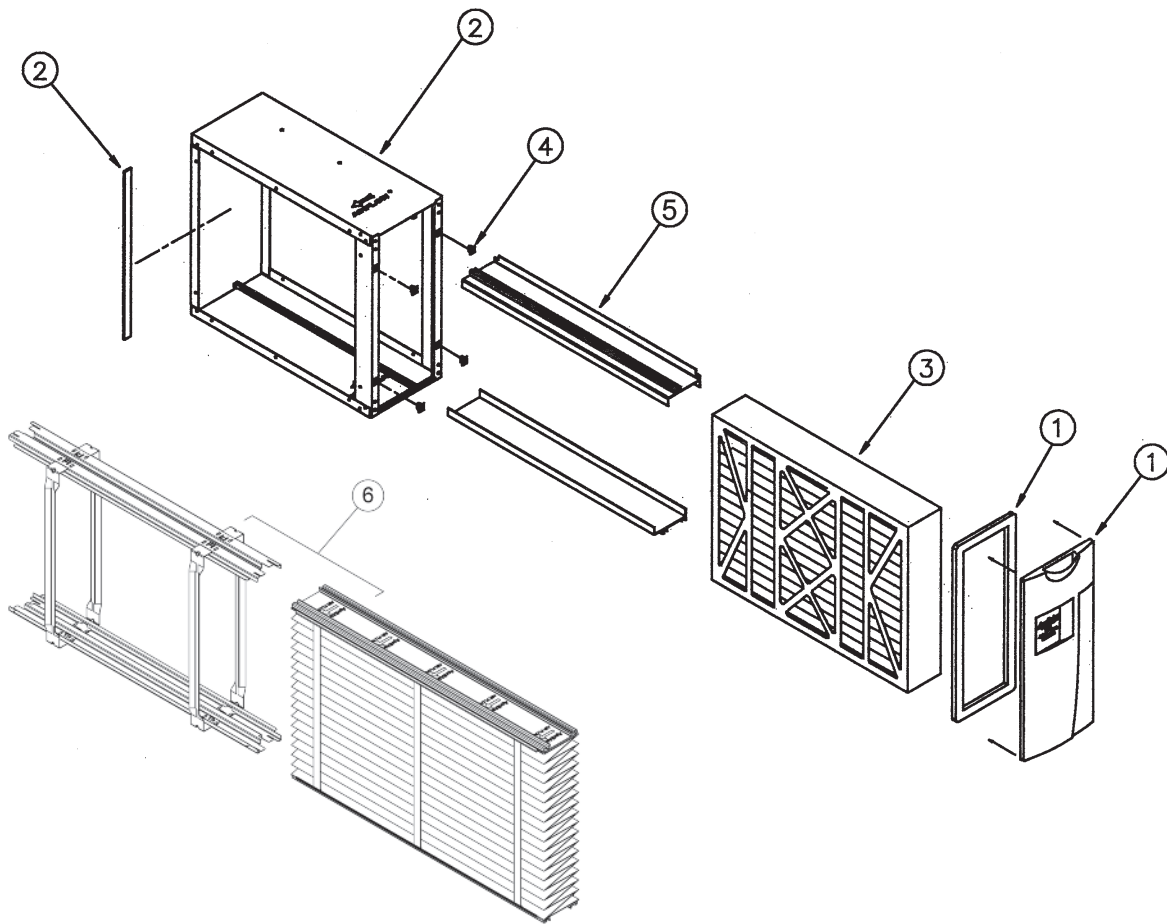

Aprilaire® Model 2120/2140 Air Cleaner

NO.	PART NAME	QTY/CTN	Model 2120	Model 2140
			PART NO.	PART NO.
1	Door	1	4623	4624
2	Outer Housing	N/A	N/A	N/A
3	Filter Cartridge	5	102	104
4	Latches	4	4349	4349
5	Cartridge Channels	2	4634	4635
6	Upgrade Kit	1	1213	1413