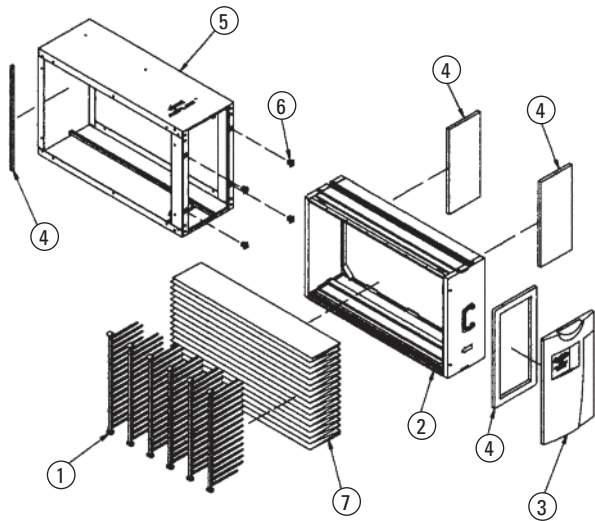

Aprilaire® Model 2400 Air Cleaner

Aprilaire® Model 2400 Air Cleaners