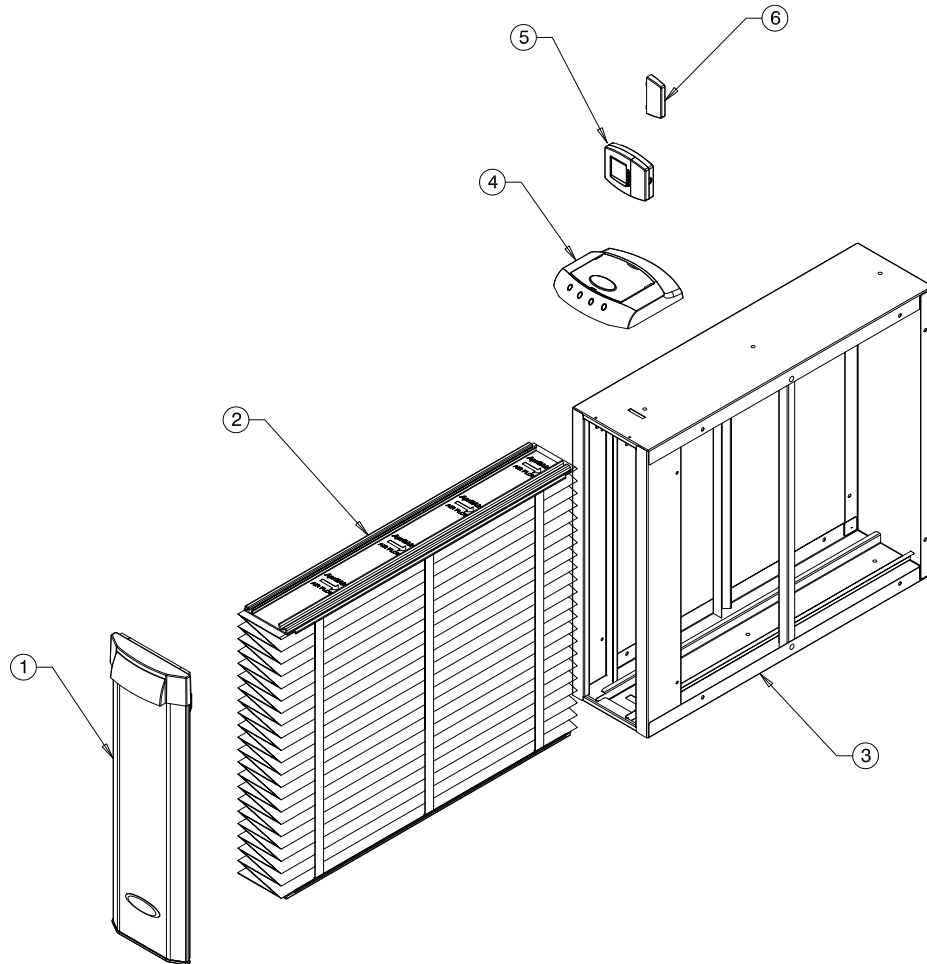

Aprilaire® Model 2210/2310/2410 and 4200/4300/4400 Air Cleaner

NO.	PART NAME	QTY/CTN	Model 2210 PART NO.	Model 2310 PART NO.	Model 2410 PART NO.
1	Replacement Door	1	4867	4962	4868
2	Aprilaire Replacement Media - MERV 13	10	213	313	413
2	Aprilaire Replacement Media - MERV 10	8	210	310	410
3	Replacement Housing	1	4865	4964	4866
4	LED Base for Air Cleaner Control*	1	4830	4830	4830
5	Air Cleaner Control*	1	4829	4829	4829
4&5	Air Cleaner Control & LED Base*	1	4838	4838	4838
6	Replacement Battery Cover*	1	4836	4836	4836

*=optional add-on for 2000 series air cleaners

NEW!

NO.	PART NAME	QTY/CTN	Model 4200 PART NO.	Model 4300 PART NO.	Model 4400 PART NO.
1	Replacement Door	1	4832	4963	4833
2	Aprilaire Replacement Media - MERV 13	10	213	313	413
2	Aprilaire Replacement Media - MERV 10	8	210	310	410
3	Replacement Housing	1	4834	4965	4835
4	LED Base for Air Cleaner Control	1	4830	4830	4830
5	Air Cleaner Control	1	4829	4829	4829
4&5	Air Cleaner, Control & LED Base	1	4838	4838	4838
6	Replacement Battery Cover	1	4836	4836	4836