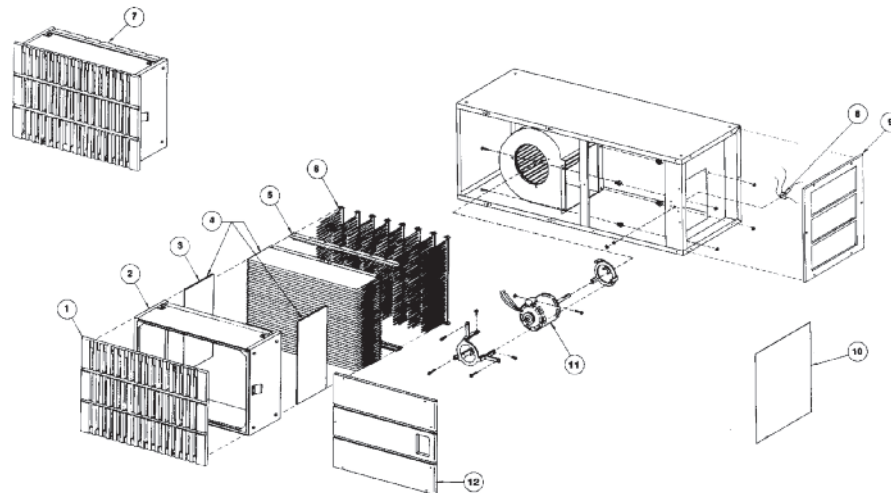

Aprilaire® Model 2600 Air Cleaner

NO.	PART NAME	QTY/CTN	PART NO.
1	Grille Without Housing	1	4145
2	Inner Housing With Seals	1	4177
3	Inner Housing Seals	2	4168
4	Media and 2 Seals	10	261
5	Holding Brackets	2	4125
6	Pleat Spacers	4	4120
7	Inlet Cover Assembly	1	4135
8	Master Switch	1	4134
9	Outlet Frame Assembly	1	4169
10	Grille Cloth Only	1	4158
11	Motor	1	4138
12	Motor Access Door	1	4178