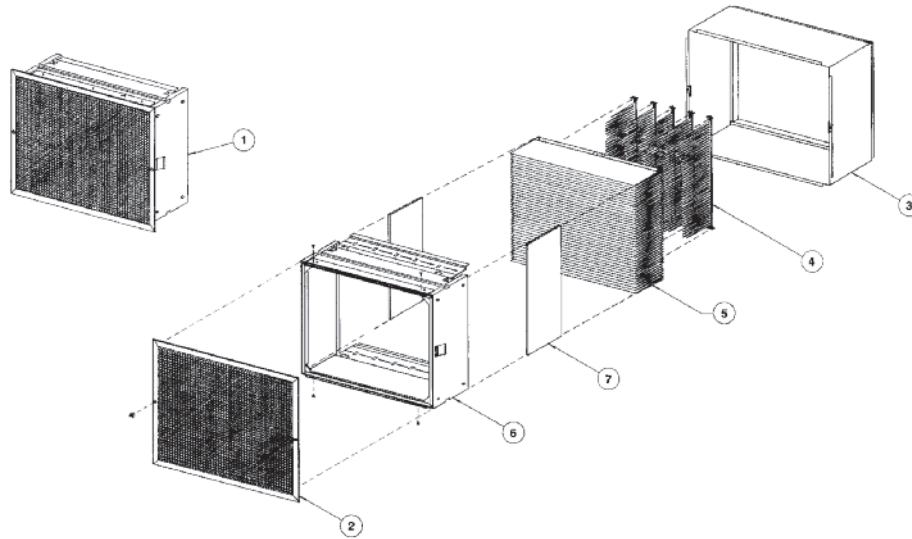

Aprilaire® Model 2250 Air Cleaner

NO.	PART NAME	QTY/CTN	PART NO.
1	Complete Grille Assembly	1	4130
2	Grille	1	4132
3	Rough-In-Box	1	4133
4	Pleat Spacers	5	4119
5	Media	10	201
6	Housing Without Grille (Includes 5 Pleat Spacers)	1	4131
7	Inner Housing Seal Kit	1	4168
OTHER PARTS			
	Holding Brackets	2	4121