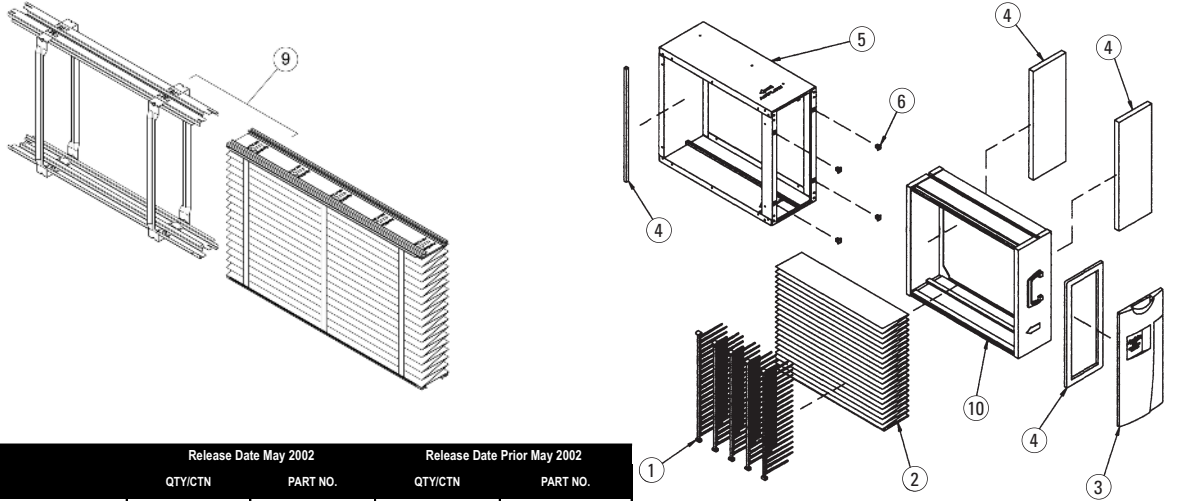

Aprilaire® Model 2200 Air Cleaner