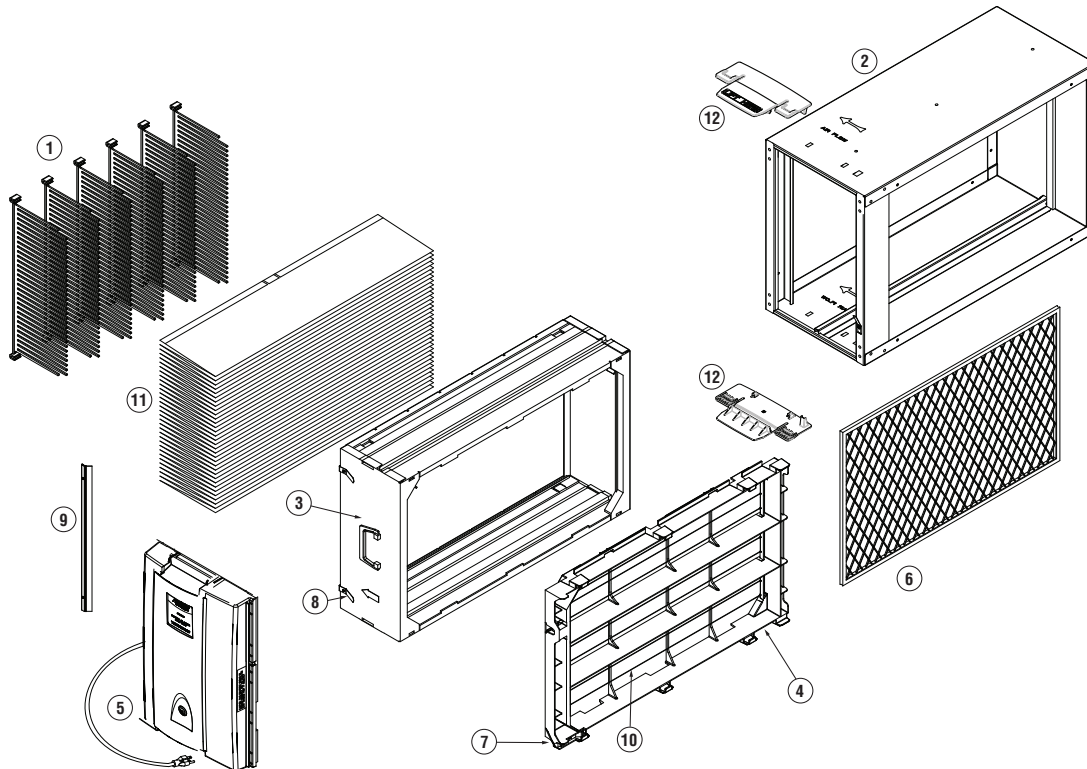

Air Cleaners Dealer Parts List

Aprilaire® Model 5000 Air Cleaner

NO.	PART NAME	Release Date May 2005		Release Date Prior May 2005	
		QTY/CTN	PART NO.	QTY/CTN	PART NO.
1	Pleat Spacer	6	4270	6	4270
2	Outer Housing - Almond	1	4597	1	4307
2	Outer Housing - Gray	1	4826	N/A	N/A
3	Inner Housing with Seals (Includes 6 Pleat Spacers)	1	4308	1	4308
4	Ionizer Frame Assembly	1	4598	1	4598
5	Power Pack/Door Assembly - Almond	1	4596	1	4310
5	PowerPack/Door Assembly - Gray	1	4827	N/A	N/A
6	Control Electrode	1	4311	1	4311
7	Ground Contact	1	4599	1	4599
8	Media Ground Contact	1	4313	1	4313
9	Media Ground Assembly	1	4314	1	4314
10	Ionizer Wire	3	4602	3	4315
11	Media (Individually Packaged)	10	501	10	501
12	Door Latch Replacement Kit	1	4600	N/A	N/A
OTHER PARTS					
	Seal Kit	1	4704	1	4704
	Air Cleaner Control	1	4829	N/A	N/A
	LED Base for Air Cleaner Control	1	4830	N/A	N/A
	Air Cleaner Control Battery Cover	1	4836	N/A	N/A
	Air Cleaner Control & LED Base	1	4838	N/A	N/A