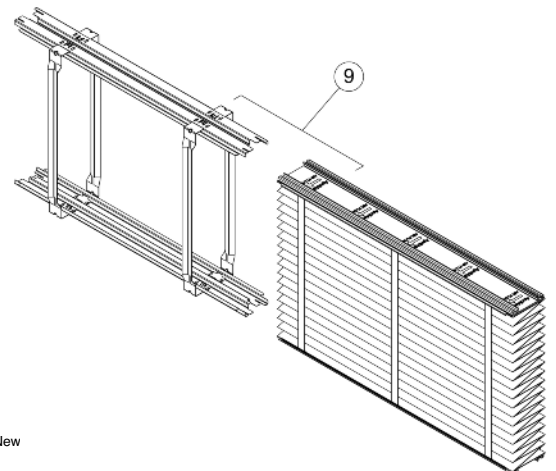

NO.	PART NAME	Release Date May 2002		Release Date Prior May 2002	
		QTY/CTN	PART NO.	QTY/CTN	PART NO.
1	Pleat Spacer	6 Pak	4270	6	4270
2	Plastic Inner Housing w/Seats (4272)	Obsolete - Please see Part No. 1413, Media Upgrade Kit			
3	Plastic Door with Seal - Almond	1	4347	1	4271
4	Plastic Door with Seal - Grey	1	4824	N/A	N/A
4	Seal Kit	1	4724	1	4724
5	Outer Housing	N/A	N/A	N/A	N/A
6	Latches	4	4349	N/A	N/A
7	Media	10	401	10	401
OTHER PARTS					
9	Media Upgrade Kit	6	1413	6	1413
	Styrofoam Door Seal for Upgrade Kit 1413	20	4896	20	4896
	Control Upgrade Kit	1	4838	1	4838