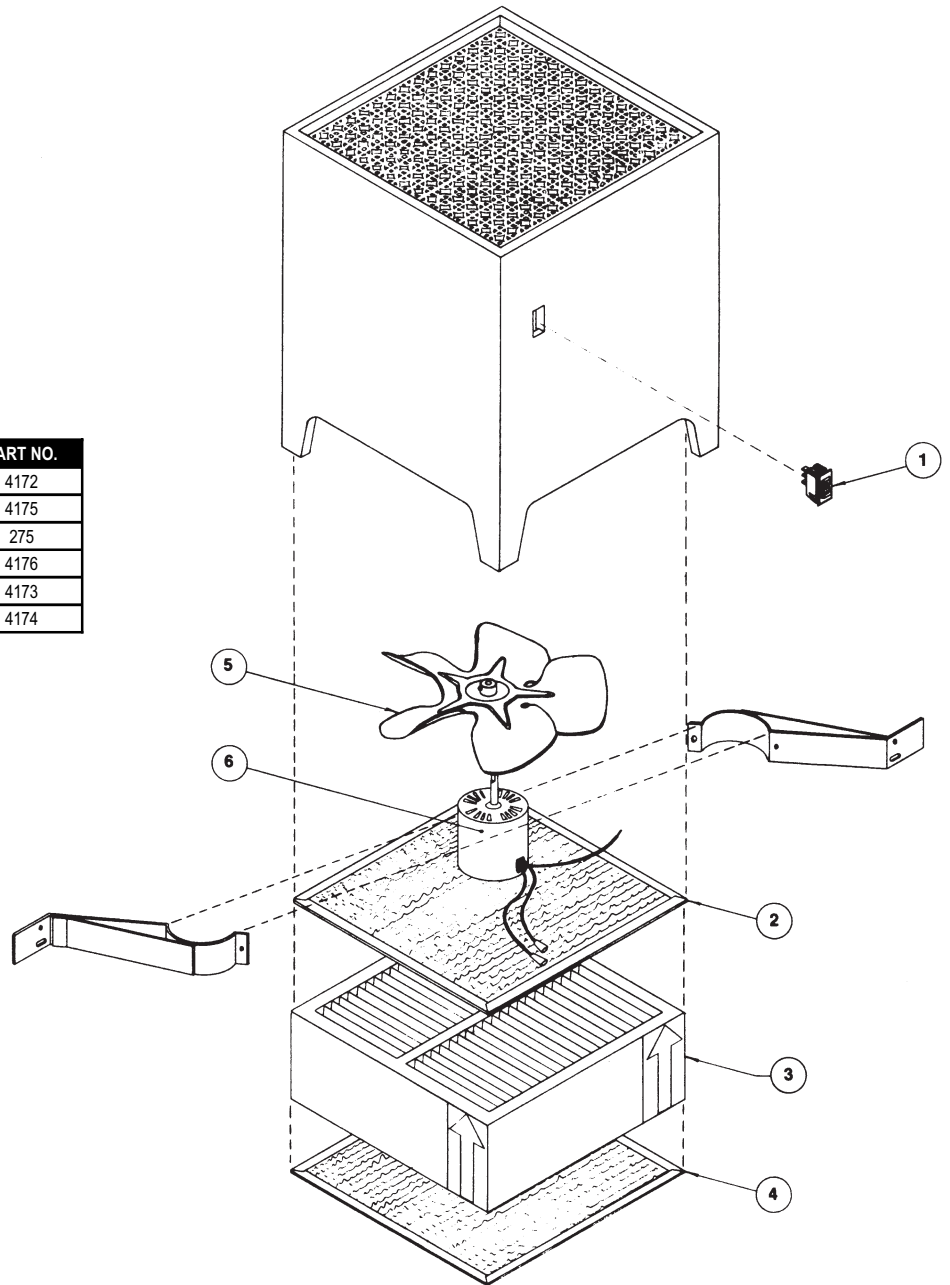

Aprilaire® Model 2275 Air Cleaner

NO.	PART NAME	QTY/CTN	PART NO.
1	Switch	1	4172
2	Safety Screen	1	4175
3	Media	10	275
4	Pre-Filter	1	4176
5	Fan Blade	1	4173
6	Motor	1	4174

Aprilaire®

Your Partners in Comfort®

PO Box 1467

Madison, WI 53701-1467

Phone: 800.334.6011 Fax: 608.257.4357