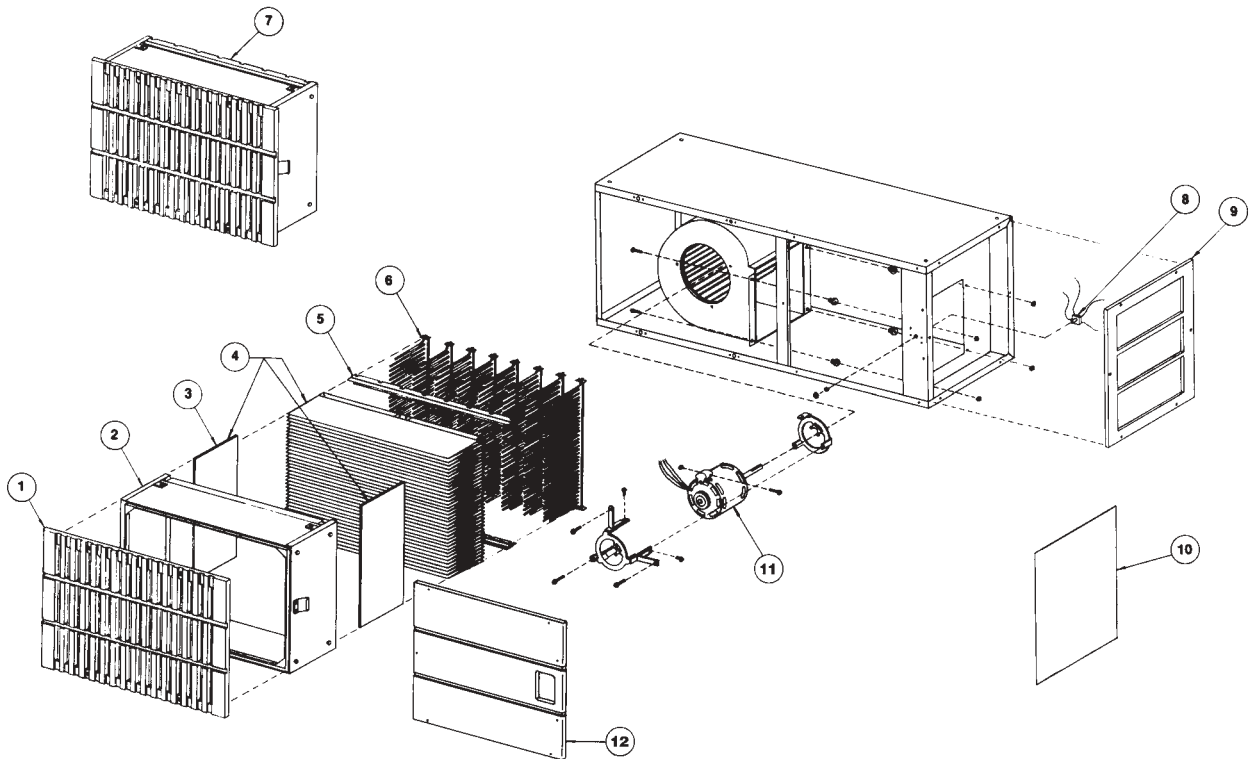

DEALER PARTS LIST

Model 2600

NO.	PART NAME	Qty/Ctn	PART NO.
1	Grille without Housing	1	4145
2	Inner Housing with Seals	1	4177
3	Inner Housing Seals	2	4168
4	Media and 2 Seals	10	261
5	Holding Brackets	2	4125
6	Pleat Spacers	4	4120
7	Inlet Cover Assembly	1	4135
8	Master Switch	1	4134
9	Outdoor Frame Assembly	1	4169
10	Grille Cloth Only	1	4158
11	Motor	1	4138
12	Motor Access Door	1	4178