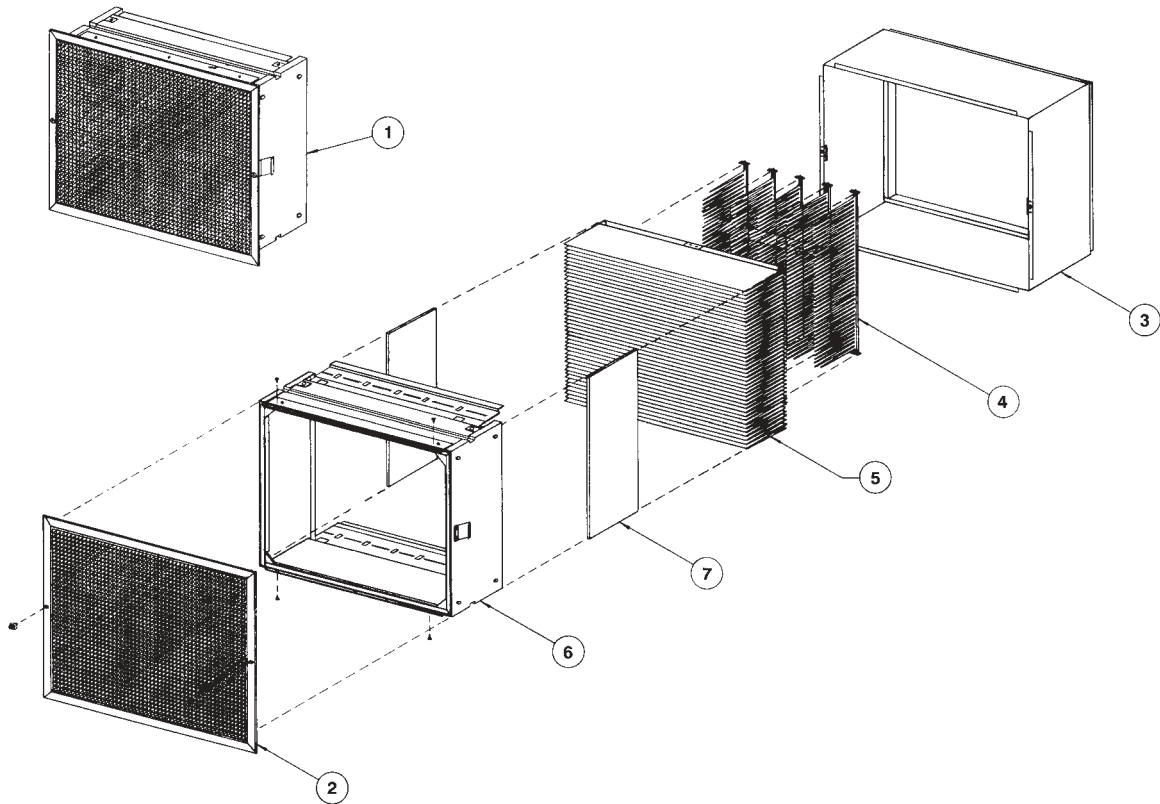

## DEALER PARTS LIST

### Model 2250

NO.	PART NAME	Qty/Ctn	PART NO.
1	Complete Grill Assembly	1	4130
2	Grille	1	4132
3	Rough-In-Box	1	4133
4	Pleat Spacers	5	4119
5	Media	10	201
6	Housing Without Grille (Includes 5 Pleat Spacers)	1	4131
7	Inner Housing Seal Kit	1	4168
<b>OTHER PARTS</b>			
	Holding Brackets	2	4121