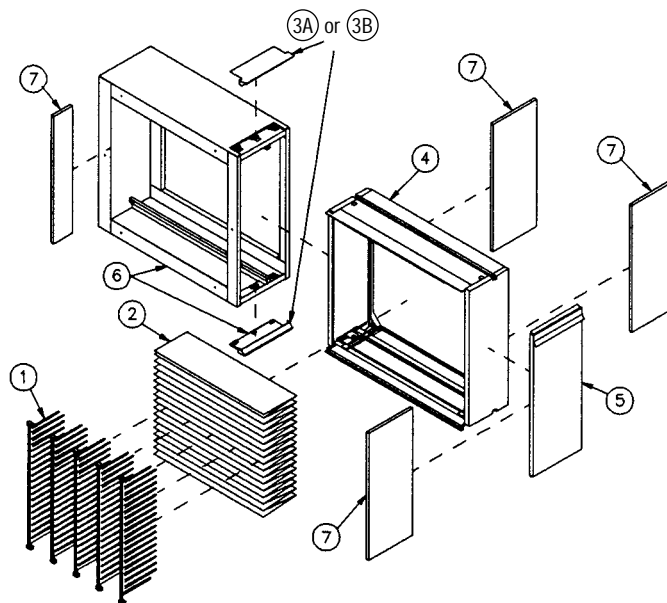

HIGH EFFICIENCY AIR CLEANER

DEALER PARTS LIST

Model 2200

Model 2200

NO.	Part Name	QTY./CTN.	New Part #
1	Pleat Spacer	5 Pak	4119
2	Media	Individually Packaged 10/Master Ctn.	201
3	Door with Seal	1	4344
4	Seal Kit	1	4345
5	Outer Housing	1	4343
6	Latches	4 Pak	4349
7	Plastic Inner Housing w/Seals (Includes 5 Pleat Spacers)	1	4114

Model 2200

NO.	PART NAME	QTY./CTN	PART NO.
1	Pleat Spacers	5 pak	4119
2	Media	Individually packaged 10/Master Ctn.	201
3A	Door Retainer and Spacers (Screw-In)	1	4208
3B	Door Retainer and Spacers (Snap-In)	1	4268
4	Plastic Inner Housing with Seals (Includes 5 Pleat Spacers)	1	4114
5	Plastic Door (Includes Seal)	1	4207
6	Outer Housing with Retainers	1	4214
7	Seal Kit	1	4233
OTHER PARTS			
	Outer Housing Fiberglass Seals Metal Door	1	4210
	Outer Housing Vinyl Seals Metal Door	1	4211
	Holding Brackets	2 pak	4121
	Metal Door (Almond) (Includes Seal)	1	4170

Model 2400

NO.	PART NAME	PART NO.
1	Pleat Spacers (6 Pak)	4270
2	Plastic Door (Includes Seal)	4271
3	Plastic Inner Housing w/Seal (Includes 6 Pleat Spacers)	4272
4	Outer Housing	4273
5	Seal Kit	4274
6	Media (Individually Packaged - 10/Master Ctn.)	401